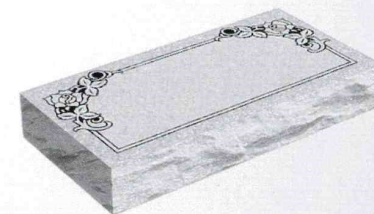

Jet Black

Georgia Grey

Carnation

Indian Red

Barre Grey

Bahama

Single Tablet and Base

Night Black

Bevel Marker

Slant and Base

*These are but a few colors and shapes.
Please make an appointment for more options*

Grass Marker

Monument Types

Upright | Serp Die

Upright | Oval Top Die

Upright | Rooftop Die