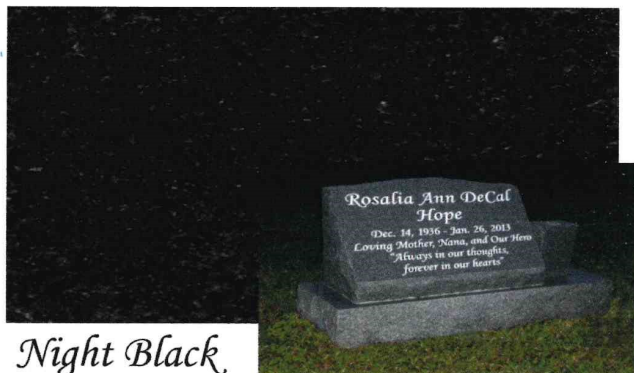

Jet Black

Georgia Grey

Carnation

Indian Red

Barre Grey

Bahama

Single Tablet and Base

Night Black